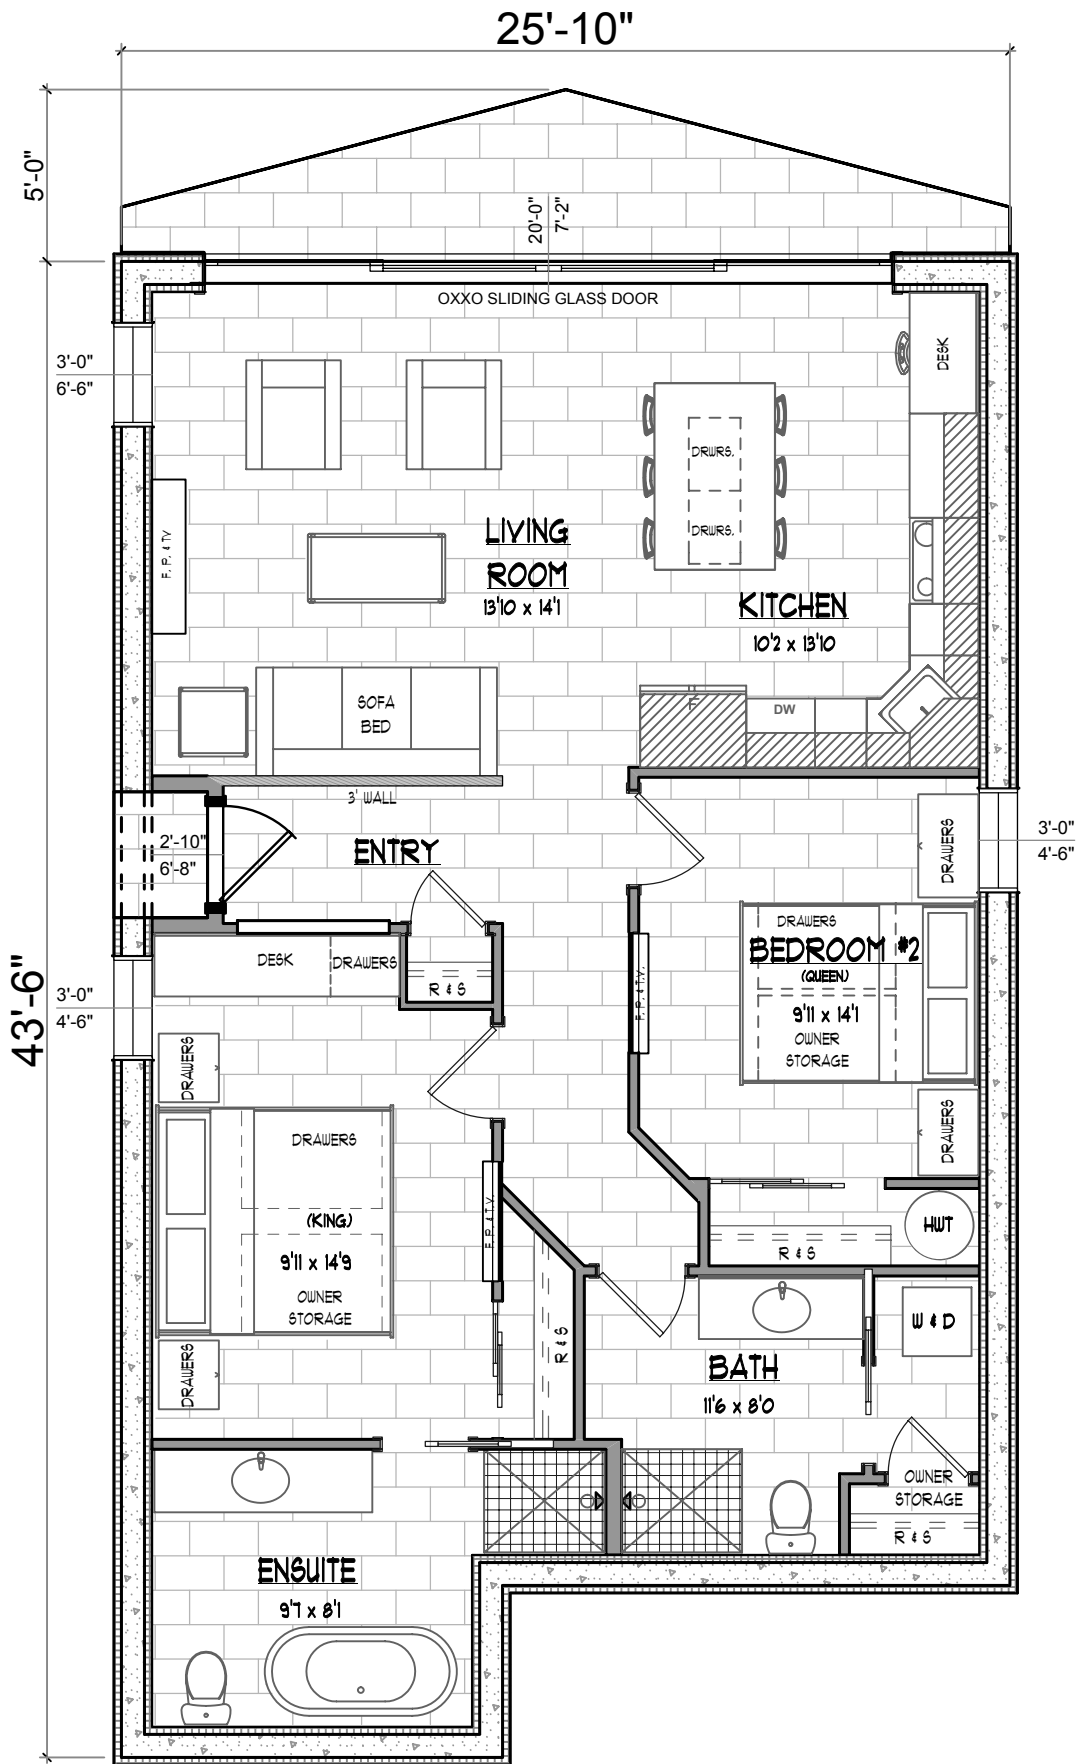

SOOKEPOINT

Ocean Cottage Resort

75A LOWER LEVEL PLAN

June 21, 2022

1117 sq ft

1/4" = 1'-0"

SOOKEPOINT
Ocean Cottages

Cottage Suite 1041L-ICF

2 Bed + 2 Bath (sleeps 6)

LOWER LEVEL 1041 sq ft

DECK/PATIO 85 sq ft

TOTAL 1126 sq ft

SOOKEPOINT

Ocean Cottages

1/4" = 1'-0"

Cottage Suite 1041L-ICF

2 Bed + 2 Bath (sleeps 6)

LOWER LEVEL 1041 sq ft
DECK/PATIO 85 sq ft
TOTAL 1126 sq ft

SOOKEPOINT
 Ocean Cottages
 1/4" = 1'-0"