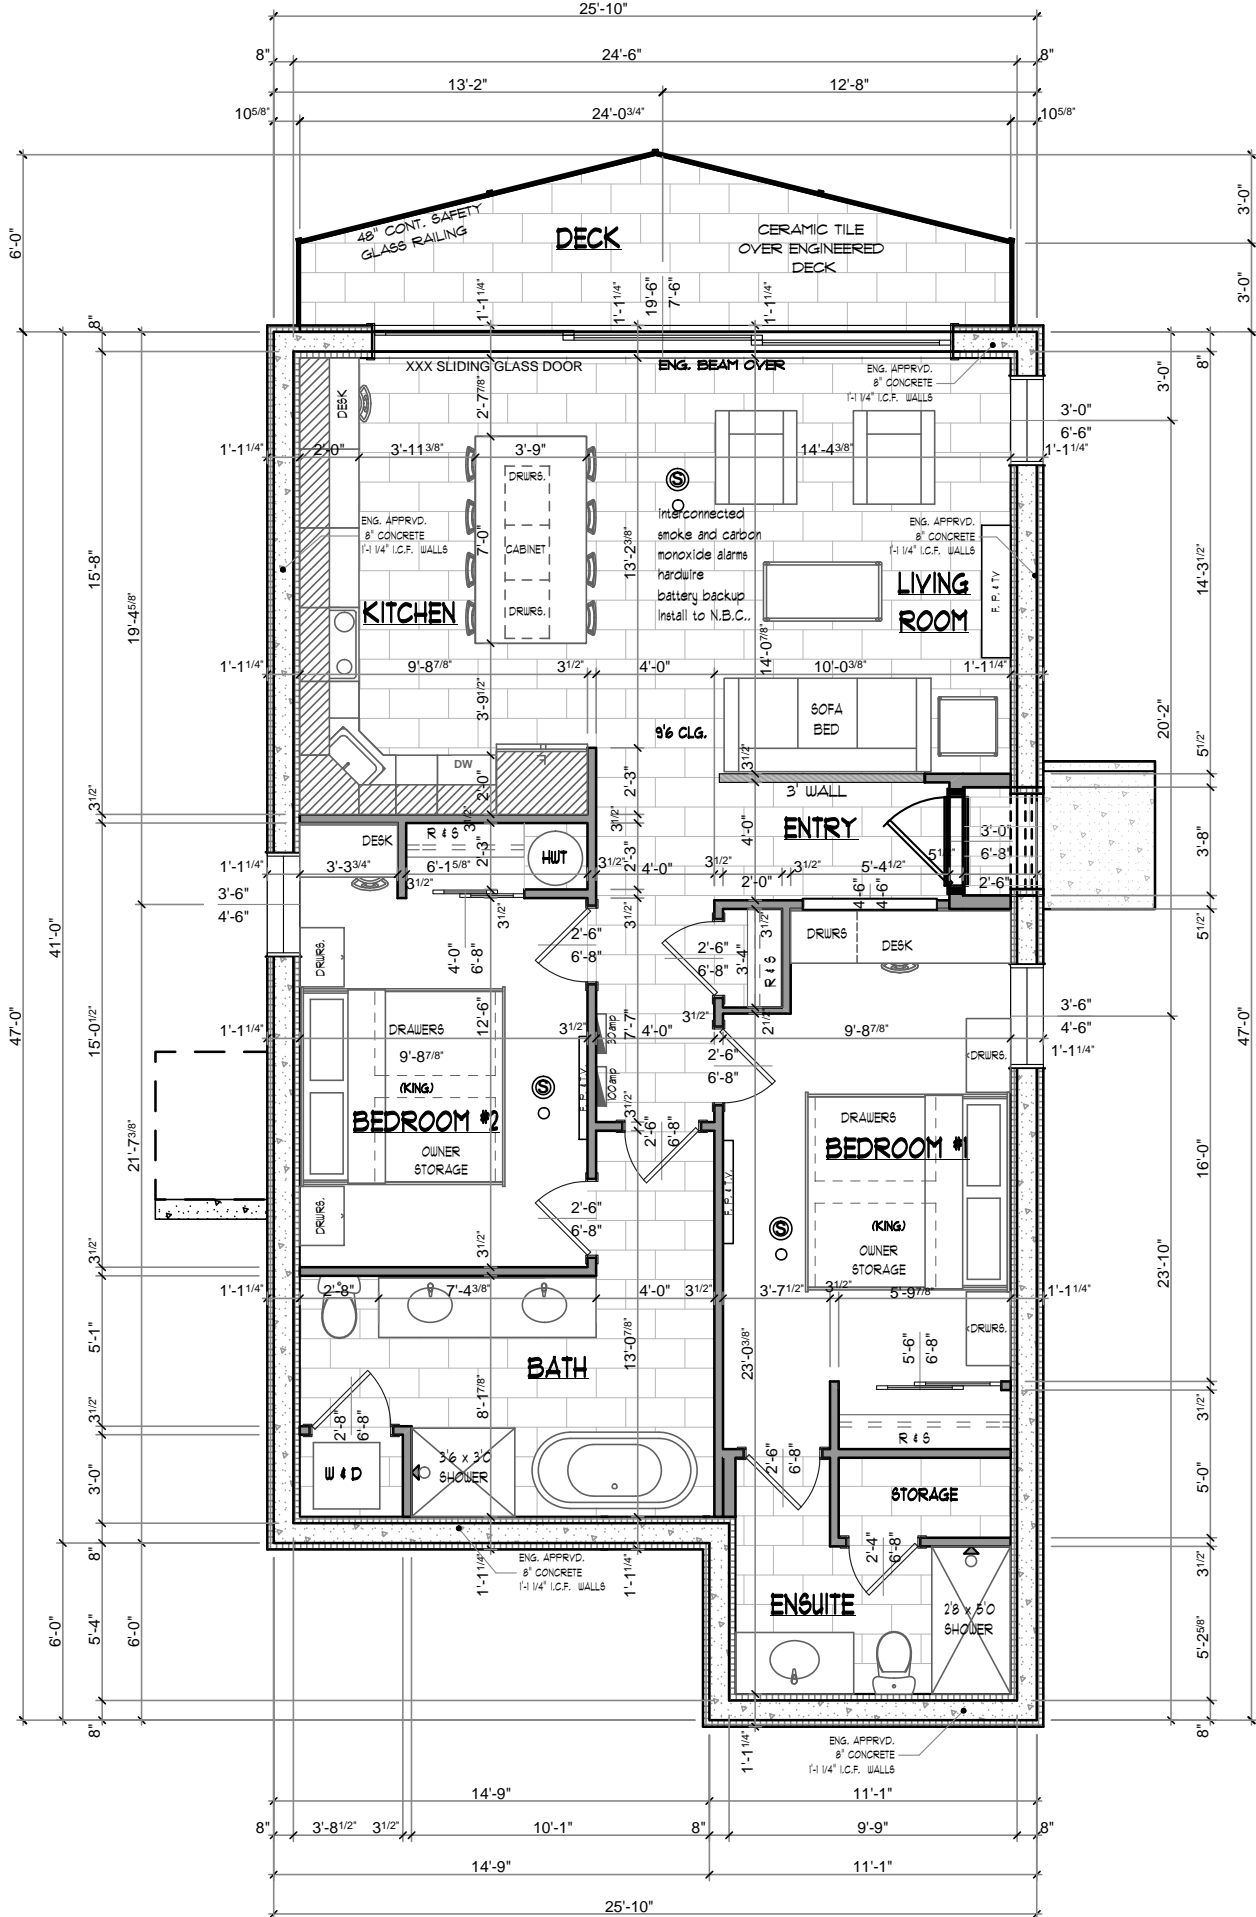

SOOKEPOINT

Ocean Cottage Resort

75A LOWER LEVEL PLAN

June 21, 2022

1117 sq ft

1/4" = 1'-0"

SOOKEPOINT
Ocean Cottages

Cottage Suite 1041L-ICF

2 Bed + 2 Bath (sleeps 6)

LOWER LEVEL 1041 sq ft

DECK/PATIO 85 sq ft

TOTAL 1126 sq ft

SOOKEPOINT

Ocean Cottages

1/4" = 1'-0"

Cottage Suite 1041L-ICF

2 Bed + 2 Bath (sleeps 6)

LOWER LEVEL 1041 sq ft
DECK/PATIO 85 sq ft
TOTAL 1126 sq ft

SOOKEPOINT
 Ocean Cottages
 1/4" = 1'-0"